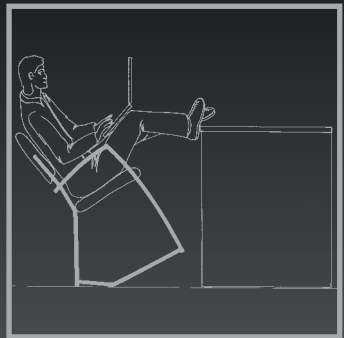

270 Health Care  
Stacking Dining Chair

270

- The Classic Chair, style that's both functional and versatile, with both circular and oval shaped metal frames that provide strength without compromising elegance.
- The Classic Series is available in either stacking or sled based frames, a wall saver feature, tablet arms and stools to meet a wide variety of applications.

UPRIGHT POSITION

TILT POSITION

Illustrates stacking feature