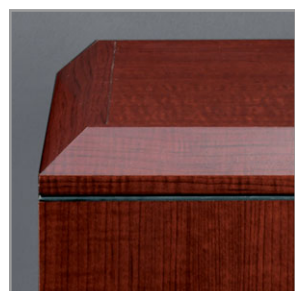

FREEPORT™

Distinctive, flexible executive desking series

comfort+style

FASHIONABLE BEVELED MOLDING

FREEPORT™

Introducing Freeport – stylish, fashionable office furniture, ideal for the executive office

When planning your executive offices, consider Freeport, Global's distinctive offering of tasteful desking solutions. Freeport offers a wide variety of finely detailed components, including lateral files, storage cabinets, personal towers, wardrobe and audio visual cabinets, visual boards, boardroom tables and bookcases.

management

Shown in Tiger Mahogany with Experience™ seating

Top surfaces are surrounded by a 1½" thick beveled edge detail. Select your finish to create either a contemporary or transitional office environment.

Adjacent units are discretely accentuated with vertical elements that create a soft yet elegant contrast.

Freeport is designed with solid 1½" thick tops encased in matching beveled moldings. Select the perfect layout for your office from Freeport's versatile components and exciting color combinations.