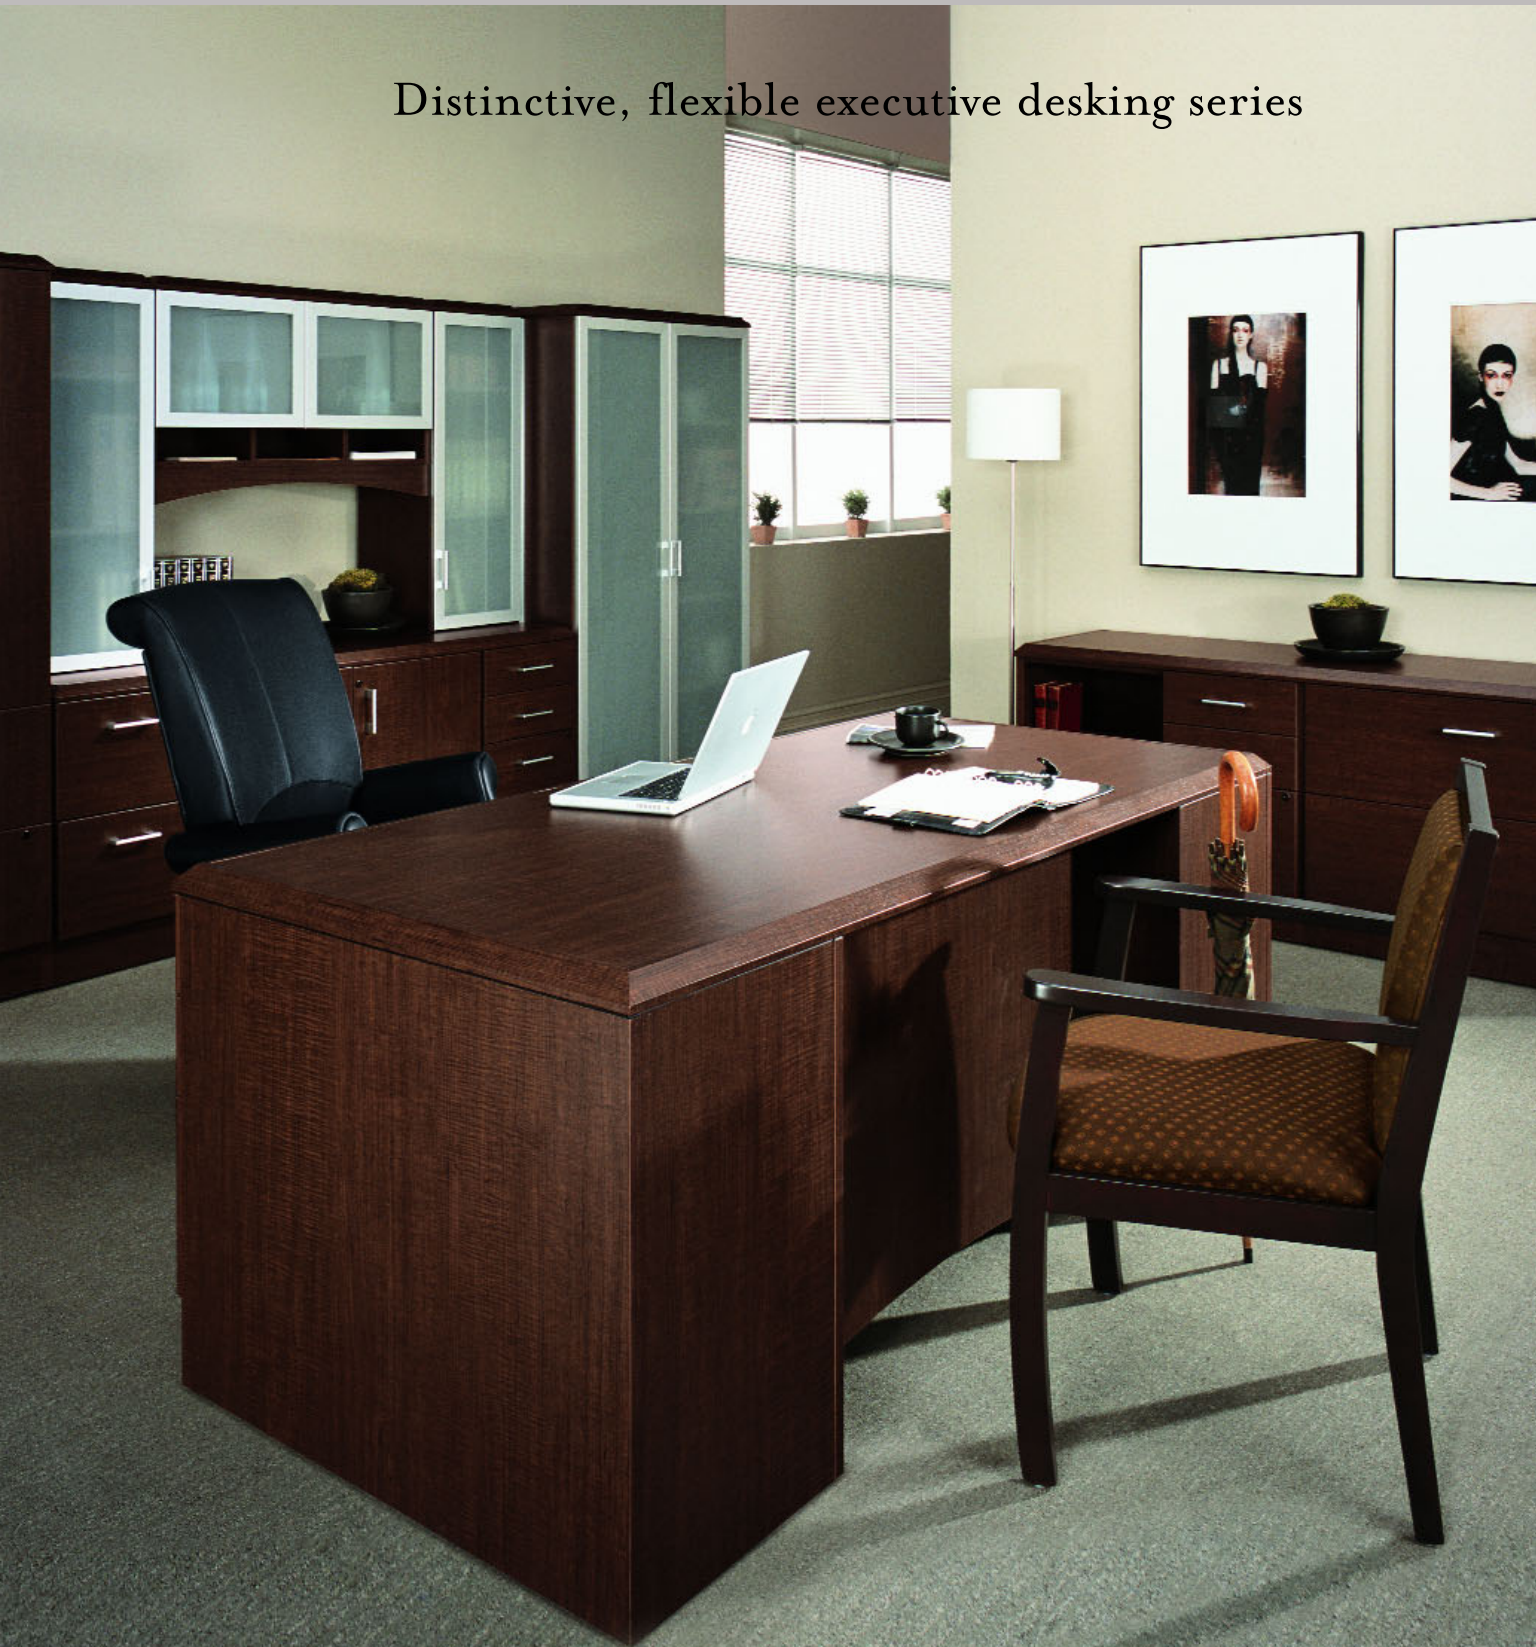

FREEPORT™

Distinctive, flexible executive desking series

comfort+style

FASHIONABLE BEVELED MOLDING

FREEPORT™

Introducing Freeport – stylish, fashionable office furniture, ideal for the executive office

When planning your executive offices, consider Freeport, Global's distinctive offering of tasteful desking solutions. Freeport offers a wide variety of finely detailed components, including lateral files, storage cabinets, personal towers, wardrobe and audio visual cabinets, visual boards, boardroom tables and bookcases.

management

Shown in Tiger Mahogany with Experience™ seating

Top surfaces are surrounded by a 1½" thick beveled edge detail. Select your finish to create either a contemporary or transitional office environment.

Adjacent units are discretely accentuated with vertical elements that create a soft yet elegant contrast.

Freeport is designed with solid 1½" thick tops encased in matching beveled moldings. Select the perfect layout for your office from Freeport's versatile components and exciting color combinations.

FREEPORT™

Clean and crisp, warm and elegant, Freeport enhances your sense of style

Make a powerful statement with Freeport hutch storage, available in two configurations. These attractive pieces feature a built-in organizer and arched valence that complement the arched modesty panel on Freeport desks.