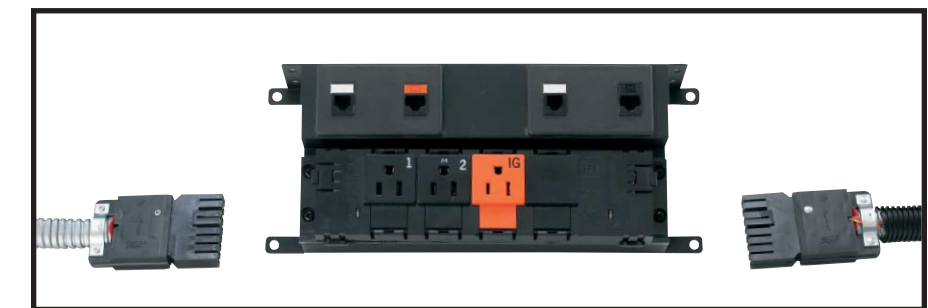

#DPP-450
• Power/data unit
• Includes two 2 port data face plates
Modules not included
• Includes one power module with four power receptacles
To be used with Electi-Pak 8, System 83, 8 wire/3 circuit power wire management systems
• Easily mounted to underside of table top, or on a modesty panel