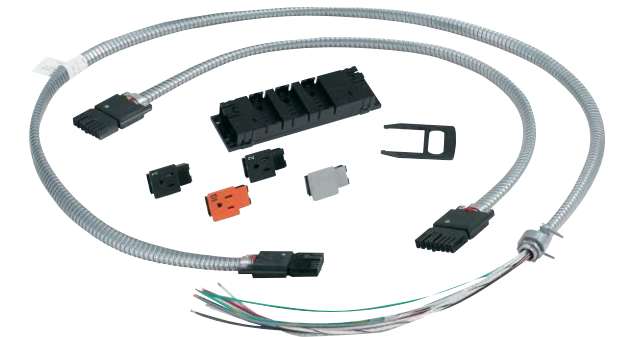

Power Outlet Centers
 • Single circuit system

Power Outlet Centers
 • Two circuit, seven wire system

#PD-25
 • Power & data sphere

#PD-30
 • Power & data center

#PD-C-35
 • Clamp-on power and data center

#WM-2
 • One piece 'J' shape wire manager

#HWM-3
 • One piece snap wire manager
 • Open & closed

Power Wire Management
 • Electri-pak 8 - System 83
 • 8 wire/3 circuit

#PDU-300
 • Table top power and data unit
 • Open & closed

#PDU-325
 • Table top power and data unit
 • Open & closed