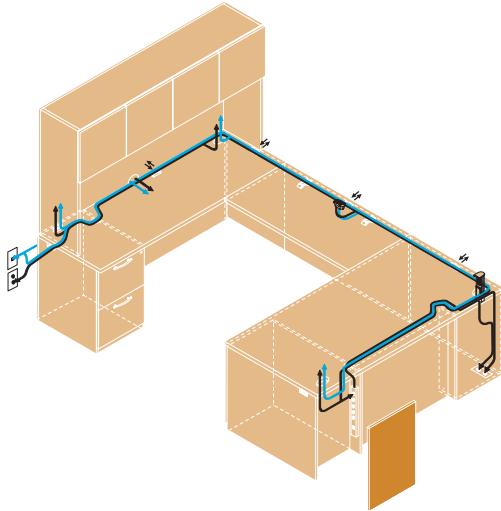

ORGANIZED ROUTINGS Ingenious. A cable routing and power delivery system that operates invisibly yet affords complete access. Reflect has it. Means exist for cabling and power supply cords to enter freestanding furniture and configurations and extend to worksurface grommets and power accessories while remaining concealed from view. Access to the cable paths at nearly any point allows easy changes in the path or the cable. All this, and simplicity, too.

RIGID CABLEWAY (a) This Wire Trough provides a rigid pathway for cable routing while protecting its contents at the same time. The Trough installs where needed, and loads easily.

SPECIAL DELIVERY (b) The Cord Management Strap adheres where needed to manage the path of a single cable or a few specific cables. A flexible closure allows easy loading.

INSIDE, OUTSIDE (c) Cord Management Grommets built into both sides of Reflect modular pedestal provide a clean entry point for cables and wires. A removable cap provides easy access.

STORAGE NOTCHES (d) Pedestals in returns and credenzas feature a notched back panel. Through this notch can pass cables and cords for wall outlet connection.

PANEL NOTCHES (e) Where needed, Reflect modesty panels and end panels incorporate cord management notches.