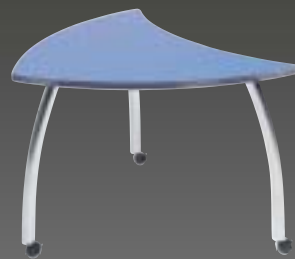

## THREE TOP EDGE PROFILES P.V.C. T-MOLDING

#3507

#3616

#3700

- Tables consist of four shapes in six sizes that can be configured to various "SHAPES" to address the needs of meeting, conference, training, tele-conferencing and individual work spaces.
- Tables are mobile and can be easily and quickly re-configured to a new "SHAPE" for the impromptu meeting or to supply individual work spaces, then re-assembled to a conference table.
- The tables stay the same, only the "SHAPE" has changed.

## THREE BASE CHOICES

Oval Leg

2" Leg

2" Arced Leg

Oval Base Options

Adjustable  
Glide

Locking  
Swivel  
Caster

2" Round Base Options

Adjustable  
Glide

Locking  
Swivel  
Caster

6"  
Adjustable  
Height