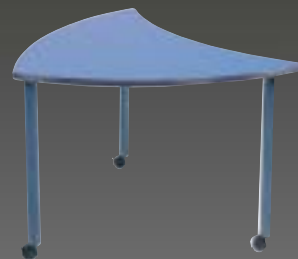

## THREE TOP EDGE PROFILES P.V.C. T-MOLDING

#3507

#3616

#3700

- Tables consist of four shapes in six sizes that can be configured to various "SHAPES" to address the needs of meeting, conference, training, tele-conferencing and individual work spaces.
- Tables are mobile and can be easily and quickly re-configured to a new "SHAPE" for the impromptu meeting or to supply individual work spaces, then re-assembled to a conference table.
- The tables stay the same, only the "SHAPE" has changed.

## THREE BASE CHOICES

Oval Leg

2" Leg

2" Arced Leg

Oval Base Options

Adjustable  
Glide

Locking  
Swivel  
Caster

2" Round Base Options