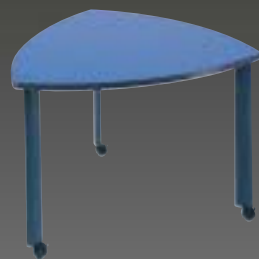

## THREE TOP EDGE PROFILES P.V.C. T-MOLDING

#3507

#3616

#3700

- Tables consist of four shapes in six sizes that can be configured to various "SHAPES" to address the needs of meeting, conference, training, tele-conferencing and individual work spaces.
- Tables are mobile and can be easily and quickly re-configured to a new "SHAPE" for the impromptu meeting or to supply individual work spaces, then re-assembled to a conference table.
- The tables stay the same, only the "SHAPE" has changed.

## THREE BASE CHOICES

Oval Leg

2" Leg

2" Arced Leg

Oval Base Options

Adjustable  
Glide

Locking  
Swivel  
Caster

2" Round Base Options