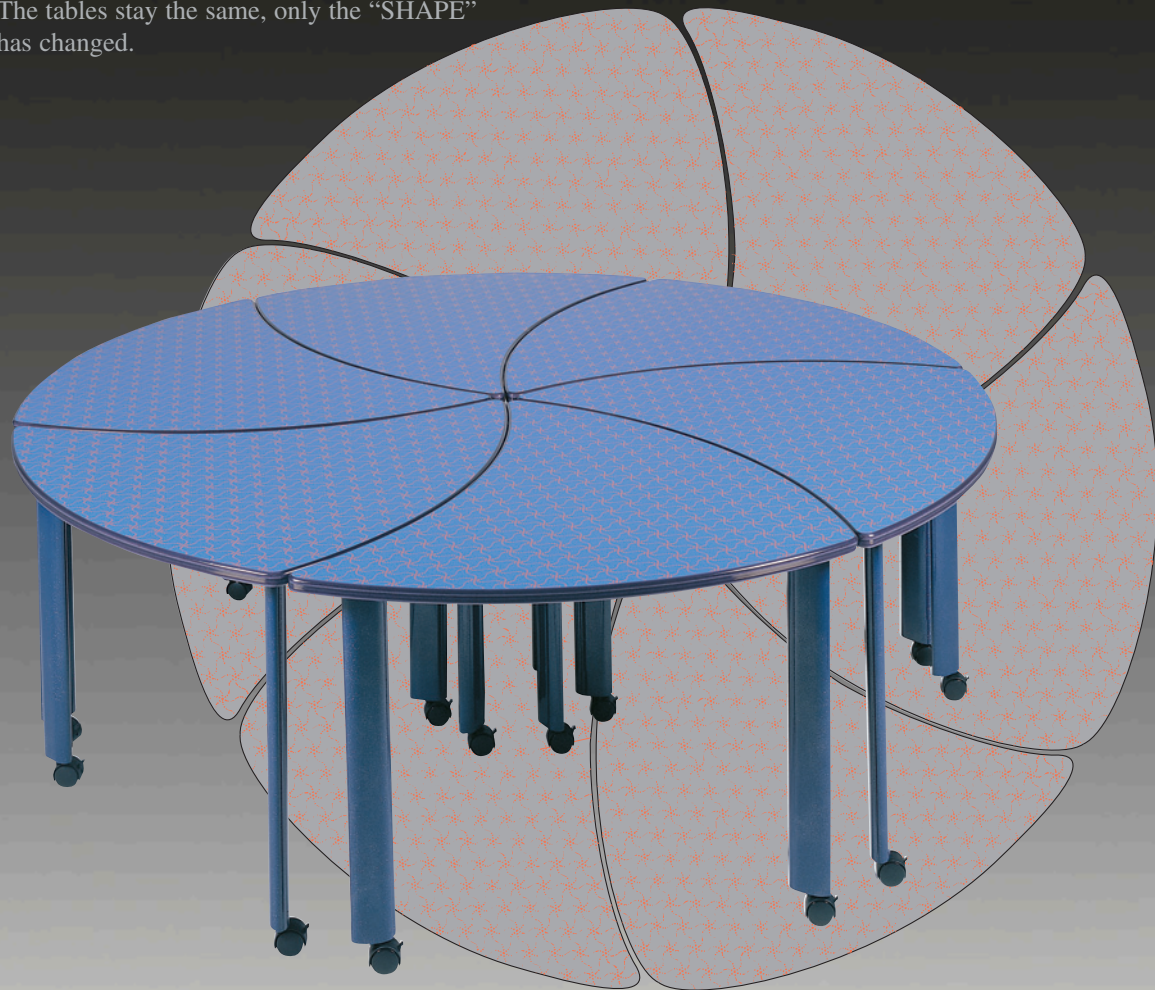

## SHAPES Tables

- Tables consist of four shapes in six sizes that can be configured to various “SHAPES” to address the needs of meeting, conference, training, tele-conferencing and individual work spaces.
- Tables are mobile and can be easily and quickly re-configured to a new “SHAPE” for the impromptu meeting or to supply individual work spaces, then re-assembled to a conference table.
- The tables stay the same, only the “SHAPE” has changed.

### TOP

- 1½" thick
- Constructed of 45 lb particle core with high pressure plastic laminate surface, balance sheet on underside
- Edge in PVC T-molding

### BASE

- Oval shaped, 1½" x 3¼" leg
- or 2" dia leg, in straight or arched shape
- Constructed of 14 gauge tubular steel
- Top mounting plate is ¾" thick, welded to column
- C/w 2" twin wheel locking swivel casters
- Finished in powder epoxy or brushed chrome

## THREE TOP EDGE PROFILES P.V.C. T-MOLDING

#3507

#3616

#3700

- Tables consist of four shapes in six sizes that can be configured to various "SHAPES" to address the needs of meeting, conference, training, tele-conferencing and individual work spaces.
- Tables are mobile and can be easily and quickly re-configured to a new "SHAPE" for the impromptu meeting or to supply individual work spaces, then re-assembled to a conference table.
- The tables stay the same, only the "SHAPE" has changed.